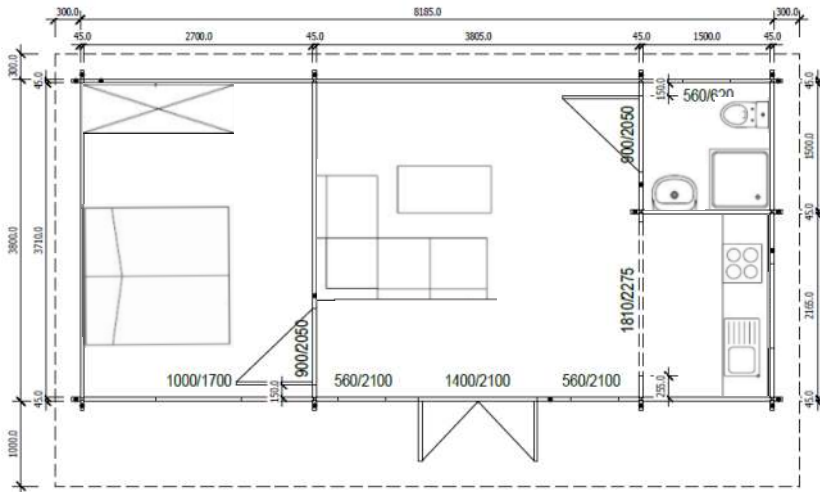

SICILIA, 30m²

NEW
model

FLOOR PLAN AND SPECS

Our beloved Sicilia cabin is now available in a 30m² 1 bedroom size. Packed with superb features such as double glazing on all doors and windows, superb grade 45 mm solid timber walls, this studio is ideal for stay-at-home children Family Home, Parents Retreat, Teenage Studio or a Granny Flat. Constructed on a prepared level base, Sicilia timber studio can be assembled in 1-2 days.

45mm

Double
Glazed

8x3.8m

2.8x2.34m

PREMIUM INCLUSIONS

- ✓ Set of drawings including footings plan and engineering for the building
- ✓ Structure with external & internal walls, kiln-dried 45mm Nordic Spruce
- ✓ Structural tie down system - 13 steel rods
- ✓ Roof structure of 8 load bearing laminated rafters, thickness 60mm, h = 140mm
- ✓ 19mm T&G ceiling boards
- ✓ Ceiling trimmings
- ✓ Fascia boards
- ✓ Timber covers for all external corner nibs
- ✓ External Double-glazed timber doors and windows
- ✓ 1 External french door (1400 x 2100mm, DG 4/16/4mm)
- ✓ 2 tilt&turn window (1000 x 1700mm, DG 4/16/4mm)
- ✓ 3 tilt&turn long vertical window (560 x 2100mm, DG 4/16/4mm), one to be installed to your preferred location
- ✓ 1 window (560 x 620mm, DG 4/16/4mm)
- ✓ Timber architraves for all doors and windows
- ✓ 2 internal timber doors
- ✓ 5 pre-drilled holes for electricity, 16mm Ø
- ✓ All hardware
- ✓ Drawings for assembly with all boards marked

Every YZY cabin becomes unique with the flexible options and colours of your choice and yet cost-effective as 'bones' of the building are pre-cut at the factory.

Packaging - 1 or 2 pallets
Total weight: ~ 3,000 kg
Dimensions, mm: ~ L9315 x W1100 x H900