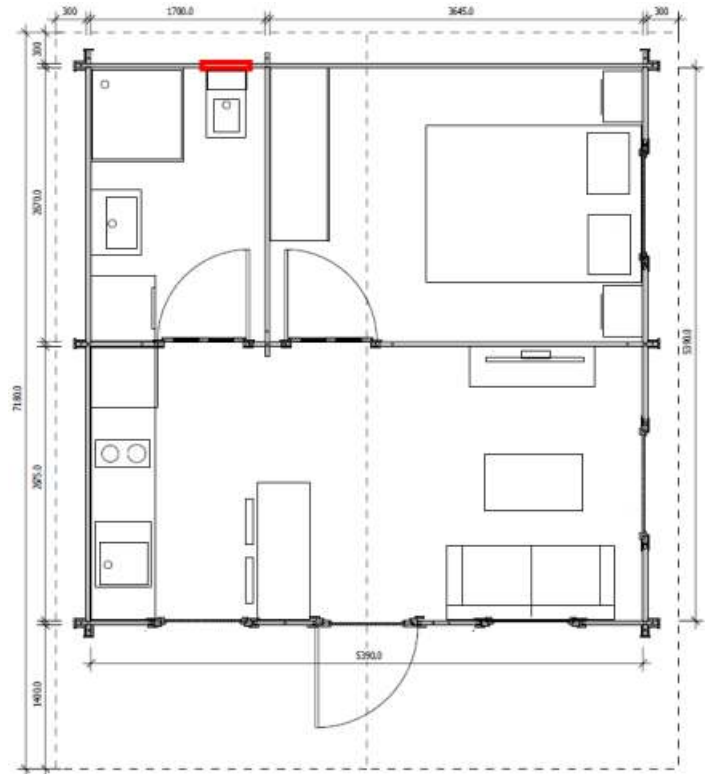

YZY Kit Homes

Scandinavian Backyard Cabins and Granny Flats

NEW
model

CORSICA, 30m²

CORSICA, 30m²

NEW
model

45mm

Double
Glazed

5.5x5.4m

3.2x2.3m

Every YZY cabin becomes unique with the flexible options and colours of your choice and yet cost-effective as 'bones' of the building are pre-cut at the factory.

PREMIUM INCLUSIONS

- ✓ Set of drawings including footings plan and engineering for the building
- ✓ Structure with external & internal walls, kiln-dried 45mm Nordic Spruce
- ✓ Structural tie down system - 14 steel rods
- ✓ Roof structure of 7 load bearing LGL rafters, thickness 90mm, h = 175mm
- ✓ 20mm T&G ceiling boards
- ✓ Ceiling trimmings
- ✓ Fascia boards
- ✓ Timber covers for all external corner nibs
- ✓ External Double-glazed timber doors and windows
- ✓ 1 External door (1000 x 2100mm, DG 4/16/4mm)
- ✓ 2 tilt&turn windows (1000 x 1520mm, DG 4/16/4mm)
- ✓ 2 tilt&turn windows (1200 x 1070mm, DG 4/16/4mm)
- ✓ 1 window (560 x 620mm, DG 4/16/4mm), installed to your preferred location
- ✓ Timber architraves for all doors and windows
- ✓ 2 internal timber doors
- ✓ 4 pre-drilled holes for electricity, 16mm Ø
- ✓ All hardware
- ✓ Drawings for assembly with all boards marked

FLOOR PLAN AND SPECS

Our classic style Corsica cabin is now available in a 30m² 1 bedroom size. This cabin is packed with superb features such as double glazing on all doors and windows, superb grade 45 mm solid timber walls. It is ideal for a stay-at-home children Family Home, Parents Retreat or a Teenage Studio. Constructed on a prepared level base, Corsica timber studio can be assembled in 1-2 days.

Packaging - 2 pallets, total weight: ~ 3,000 kg
Pallet 1 dimensions, mm: ~ L7400 x W1100 x H800
Pallet 2 dimensions, mm: ~ L2000 x W1100 x H2500

FLEXIBLE OPTIONS

Flexible options are sourced locally and can be ordered from our Authorized supplier, your local builder. The builder will customize the options to suit your taste and budget.